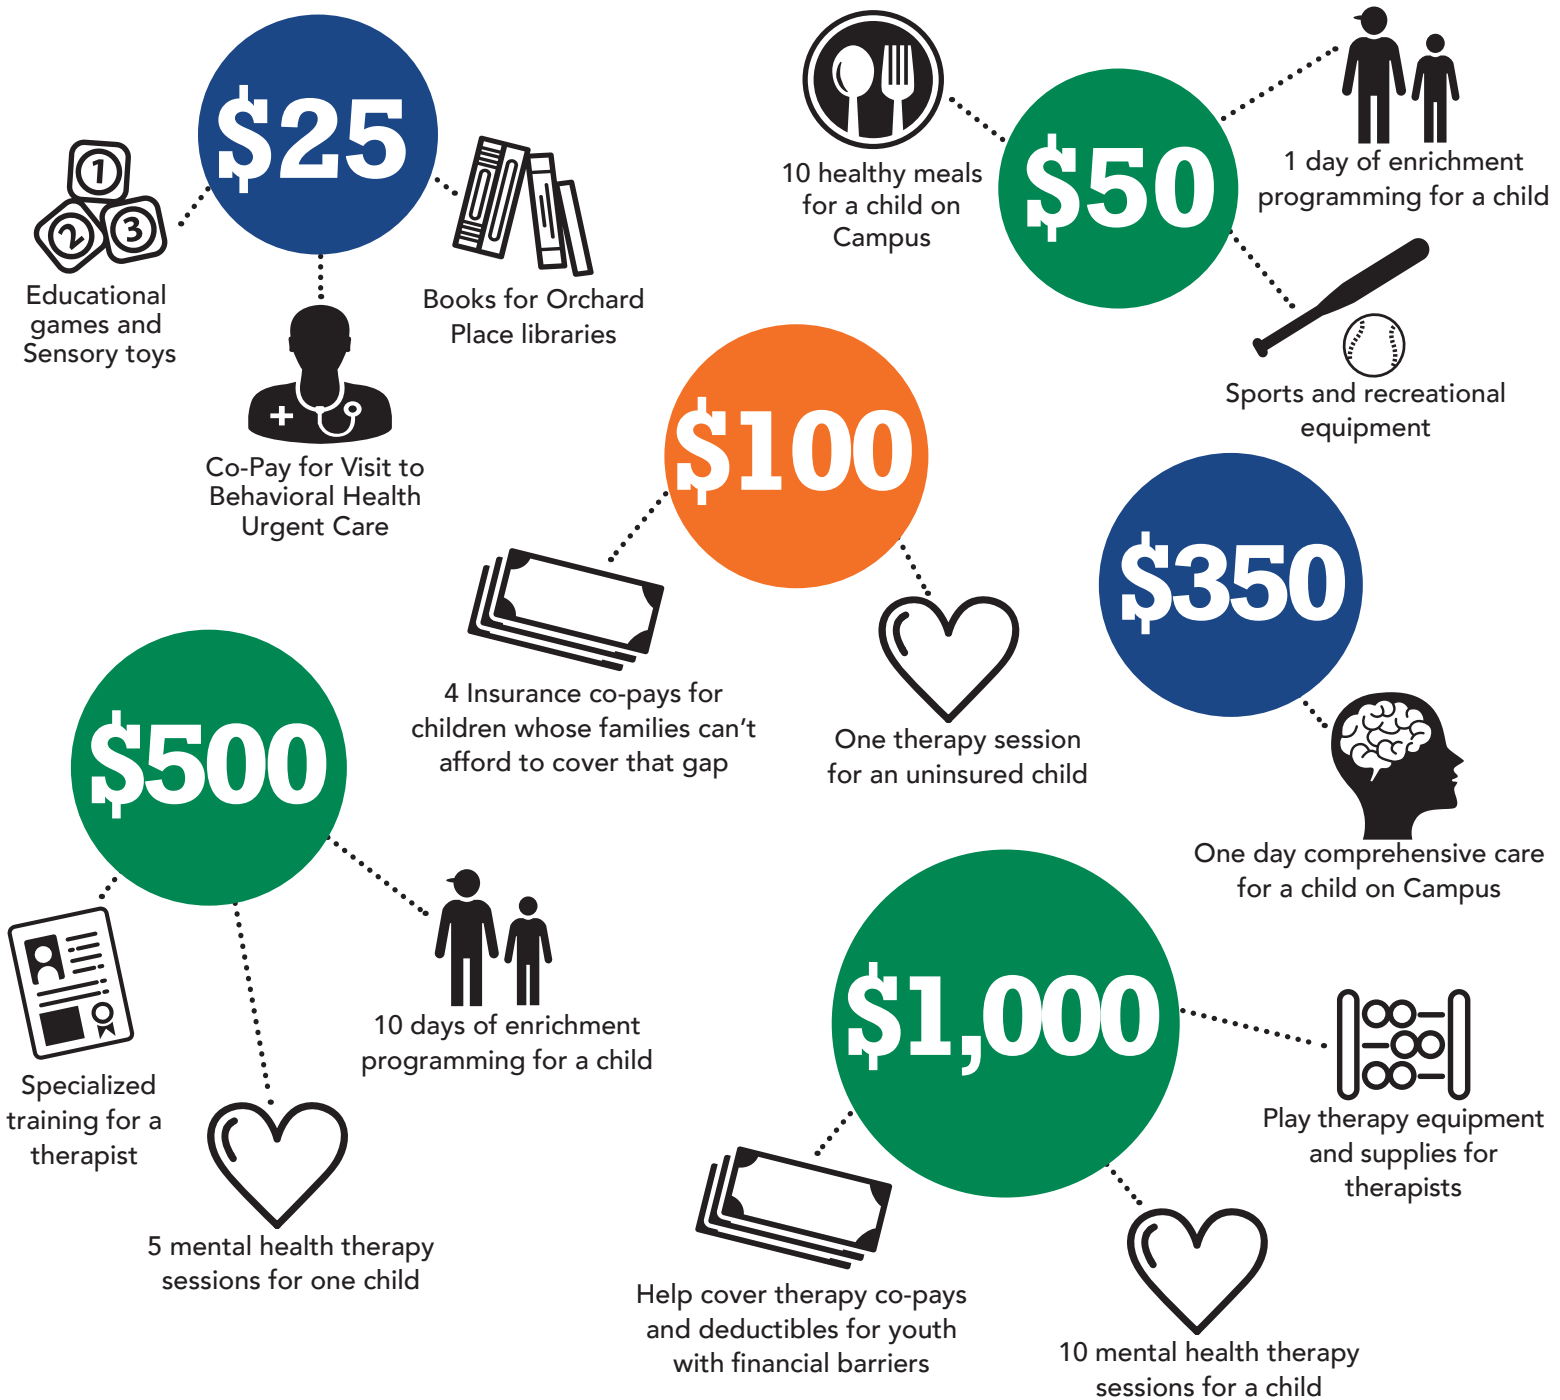

DEVELOPING STRONG FUTURES

ORCHARD PLACE

GIVE TO ORCHARD PLACE, DEVELOP STRONG FUTURES

ONLINE GIVING - <https://www.orchardplace.org/donation>

WENDY INGHAM, VICE PRESIDENT OF DEVELOPMENT

wingham@orchardplace.org • 515.287.9610 • 925 SW Porter Avenue, Des Moines, Iowa 50315